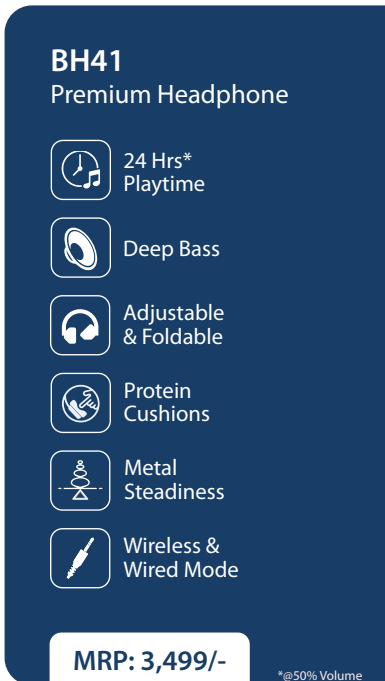

Available Colours

BH41 Premium Headphone

- 24 Hrs*
  Playtime
- Deep Bass
- Adjustable
  & Foldable
- Protein
  Cushions
- Metal
  Steadiness
- Wireless &
  Wired Mode

MRP: 3,499/-

*@50% Volume