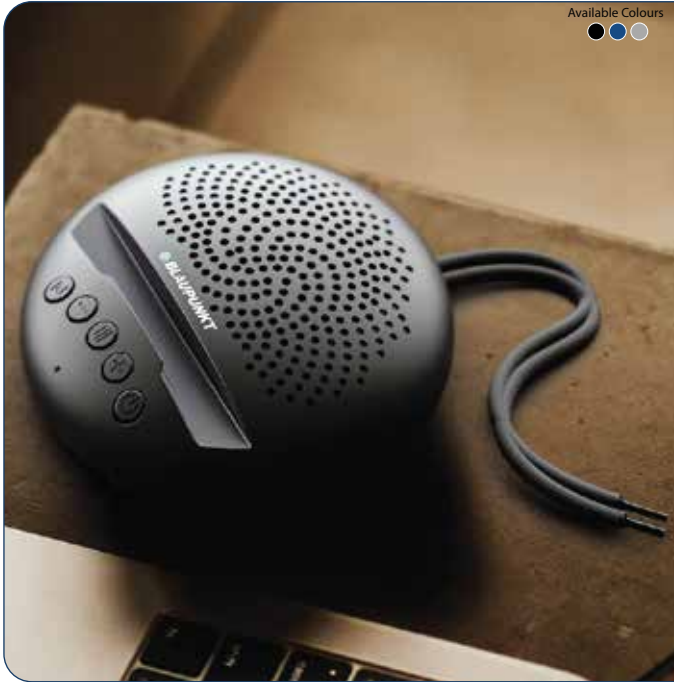

Available Colours

BT03 Bluetooth Speaker

5 Watt

8 Hrs*
Playtime

2 in 1 BT Speaker
with Phone Stand

Built-In
MIC

TWS
Function

Portable &
Travel Ready

MRP: 1,999/-

*@50% Volume

ATOMIK BB20 Boombox

20 Watt

Dual 3"
Drivers

6 Hrs*
Playtime

Karaoke
Ready MIC

Portable Detachable
Shoulder Strap

BT/ AUX/ USB/
FM/ TWS

MRP: 3,999/-

*@50% Volume

Available Colours